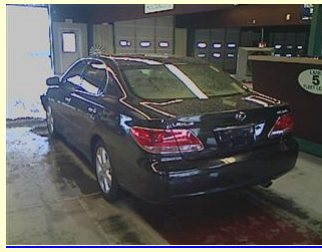

Charge Date	Description	Amount
06/21/2013	Pick-up charge	110.00
06/21/2013	Prepaid fees	449.00
06/21/2013	Full cleanup	65.00
Total Charges:		\$624.00

Front bumper broken

Hood hail dmg heavy

Lf door panel torn

Radio controls inop

Dash panel unattached

L b pillar mult dents/paint dam

Pic-front right

Pic-interior

Pic-odometer

Pic-rear left

Pic-rear right

Rear bumper bent

Rear bumper mult scratches/heavy

Deck lid hail dmg heavy

Rf door ding

Rf door molding broken

Roof hail dmg heavy

Rawls Auto Auction

P O BOX 3069, Leesville, SC 29070